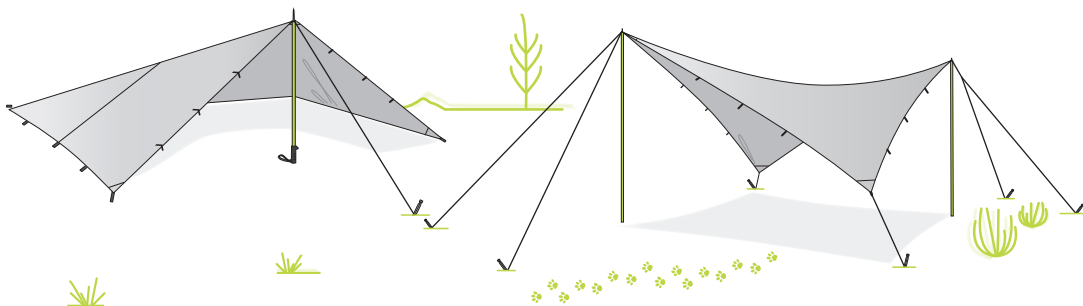

### SUGGESTED PITCH OPTIONS

The Eureka Trail Fly is a versatile, multipurpose camping accessory. See below for a variety of suggested pitch options. Please note that some pitch options may require additional guylines, tarp poles, and/or stakes. The attached carry bag doubles as an integrated paddle pocket for pitching with kayak/canoe paddles.

### TENT CONTENTS

Tarp  
Stakes (8)  
Guylines (8)

### TENT TIPS

- Always stake down tarp, including all guyout points.