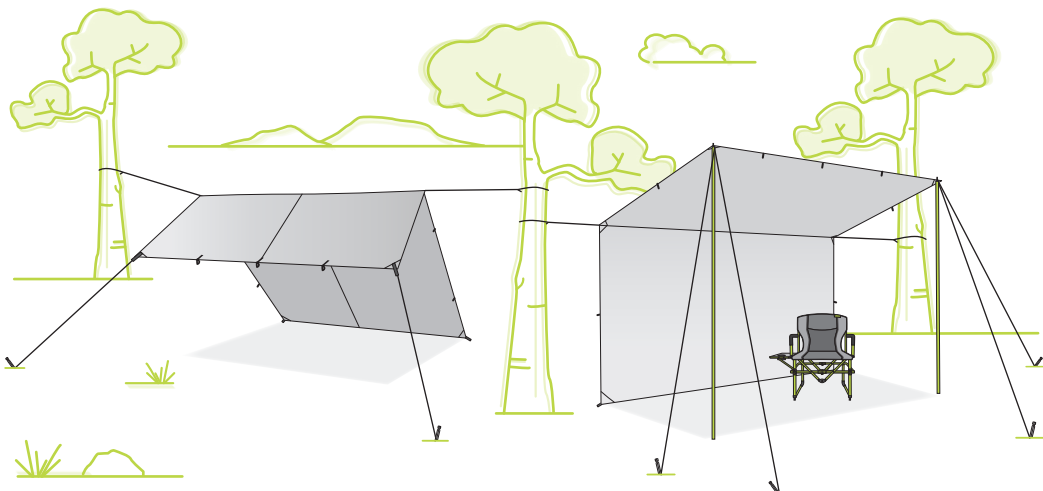

### SUGGESTED PITCH OPTIONS

The Eureka Trail Fly is a versatile, multipurpose camping accessory. See below for a variety of suggested pitch options. Please note that some pitch options may require additional guylines, tarp poles, and/or stakes. The attached carry bag doubles as an integrated paddle pocket for pitching with kayak/canoe paddles.

### TENT CONTENTS

Tarp  
Stakes (8)  
Guylines (8)

### TENT TIPS

- Always stake down tarp, including all guyout points.